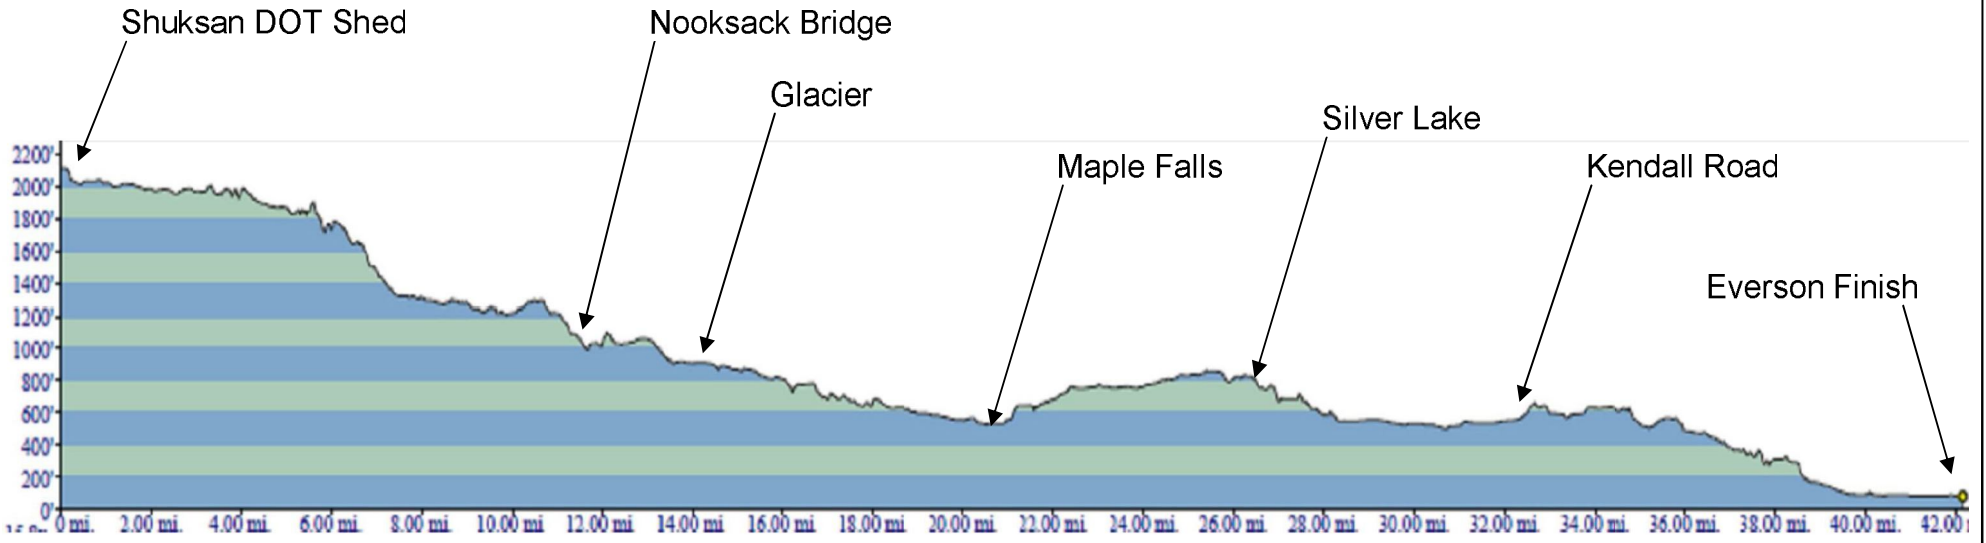

Ski to Sea Road Bike Route Profile

Map Compliments MountBakerClub.org